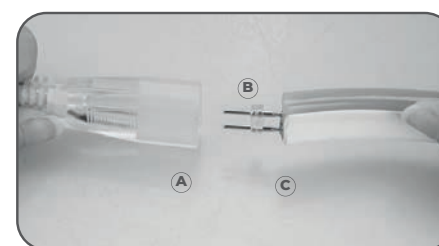

FITAS LED NEON

01

A. Plug
B. PINO
C. FITA LED NEON

02

Encaixe o PINO com a FITA LED NEON.

03

Encaixe o plug no PINO de FITA LED NEON.

04