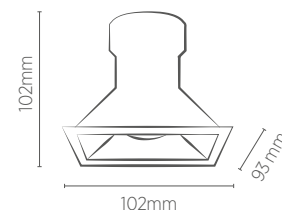

8W

Incandescente
60W

INFORMAÇÕES TÉCNICAS	2700K LUZ QUENTE		4000K LUZ NEUTRA
	BRANCO		
REFERÊNCIA	SE-360.2229	SE-360.2227	SE-360.2228
CÓDIGO EAN	7898617518635	7898617518611	7898617518628
JET BLACK			
REFERÊNCIA	SE-360.2226	SE-360.2224	SE-360.2225
CÓDIGO EAN	7898617518604	7898617518581	7898617518598
ÂNGULO	24°	60°	
INTENSIDADE LUMINOSA	1100 cd	750 cd	850 cd
FLUXO LUMINOSO	650 lm		
NICHO	85 x 85 x 100 mm		
IRC	>80		
FATOR DE POTÊNCIA	0,5		
ÍNDICE DE PROTEÇÃO	40 - Pode ser utilizado somente em áreas internas		
CORRENTE NOMINAL	95mA (127V) / 50mA (220V)		
FREQUÊNCIA	60Hz		
PESO	105g		
VIDA ÚTIL	30.000 horas