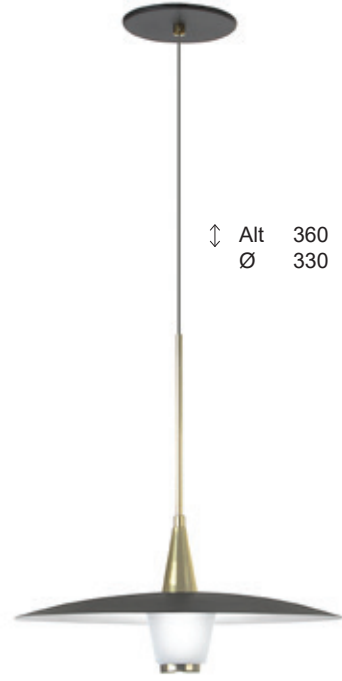

AR 5875 - 1 MR11

Eclisse

Alt 410
Ø 500

PD 5874 - Led 9w - 2700k

Alt 410
Ø 400

PD 5873 - Led 9w - 2700k

Alt 360
Ø 330

PD 5872 - Led 9w - 2700k

Prof 120
Ø 500

AR 5871 - Led 9w - 2700k

Prof 120
Ø 400

AR 5870 - Led 9w - 2700k

Prof 100
Ø 330

AR 5869 - Led 9w - 2700k

Eclisse

Flowers