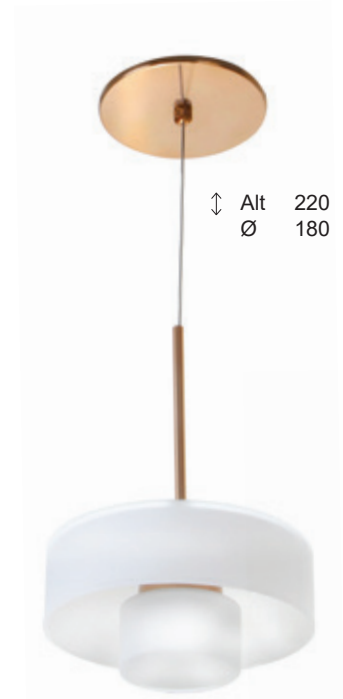

PD 5799 - 1 Led 9w - 2700K

Alt 220
Ø 255

PD 5798 - 1 Led 9w - 2700K

Alt 220
Ø 180

PD 5797 - 1 Led 9w - 2700K

Prof 90
Ø 320

AR 5796 - 1 Led 9w - 2700K

Prof 90
Ø 255

AR 5795 - 1 Led 9w - 2700K

Prof 90
Ø 180

AR 5794 - 1 Led 9w - 2700K

Acabamentos dos vidros

Cristal

Âmbar

Branco

Boal

Alt 320
Ø 320

PD 5793 - 1 Led 5,5w - 2700K

Alt 220
Ø 255

PD 5792 - 1 Led 5,5w - 2700K

Alt 220
Ø 180

PD 5791 - 1 Led 5,5w - 2700K

Prof 90
Ø 320

AR 5790 - 1 Led 5,5w - 2700K