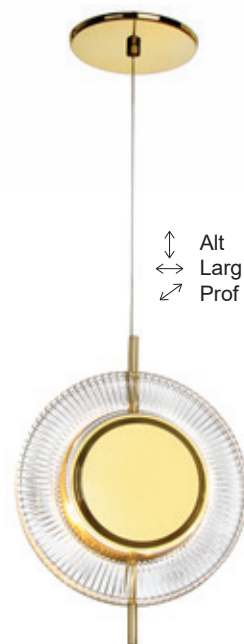

PD 5749 - 1 LED 9,4w 2700k

Alt 205
 Ø 310

PD 5748 - 1 LED 9,4w 2700k

Sunflower

Prof 70
 Ø 265

AR 5747 - 1 LED 5.5w 2700k
 AR 5747/A - 1 G9

Alt 250
 Larg 120
 Comp 1300

PD 5746 - 6 LED 5.5w 2700k

↑↓ Alt 405
 ↔ Larg 270
 ↗ Prof 85

PD 5745 - 3 LED 5.5w 2700k
 PD 5745/A - 3 G9

↑↓ Alt 495
 ↔ Larg 310
 ↗ Prof 90

PD 5744 - 4 LED 5.5w 2700k
 PD 5744/A - 3 G9

↑↓ Alt 285
 ↔ Larg 190
 ↗ Prof 60

PD 5743 - 1 LED 5.5w 2700k
 PD 5743/A - 2 G9

↑↓ Alt 325
 ↔ Larg 225
 ↗ Prof 70

PD 5742 - 2 LED 5.5w 2700k
 PD 5742/A - 2 G9

Sunflower

↑↓ Alt 310
 ↔ Larg 110
 ↗ Comp 1200

PD 5741 - 2 LED 5.5w 2700k - 4 MR11

Sunflower

↑↓ Alt 500
 ↔ Comp 1400
 ↗ Larg 450