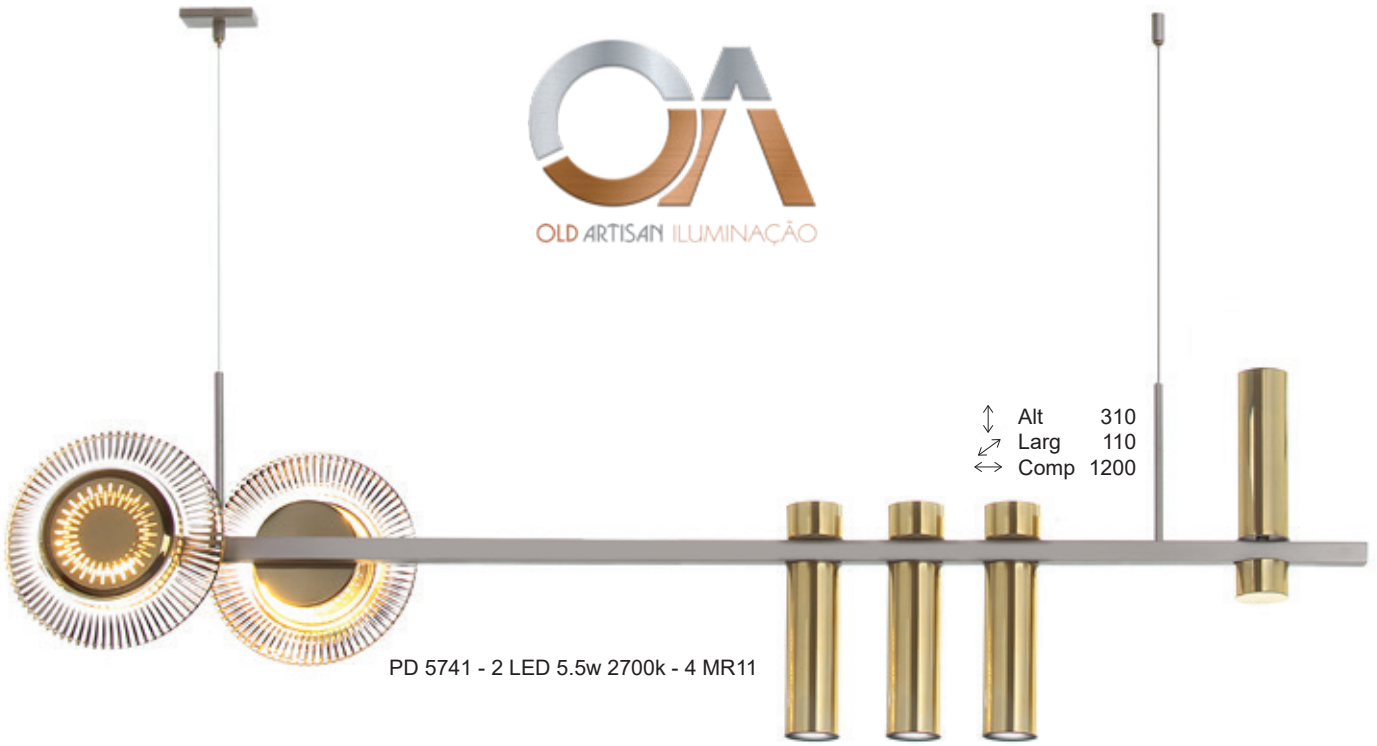

↑↓ Alt 310
↔ Larg 110
↗ Comp 1200

PD 5741 - 2 LED 5.5w 2700k - 4 MR11