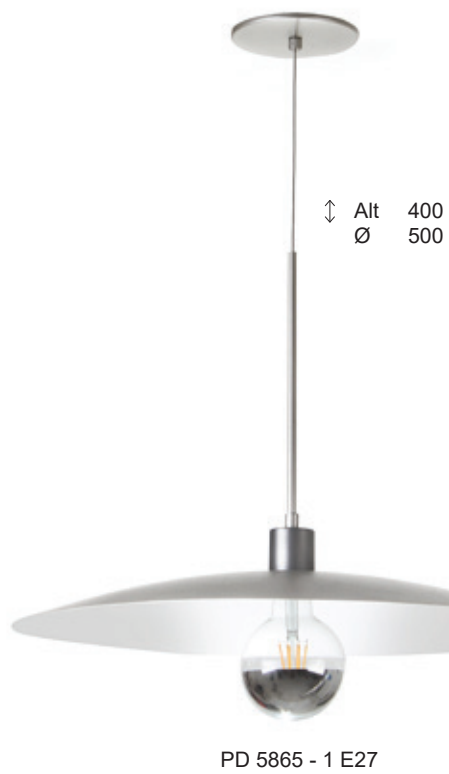

Prof 120
Ø 500

AR 5871 - Led 9w - 2700k

Prof 120
Ø 400

AR 5870 - Led 9w - 2700k

Prof 100
Ø 330

AR 5869 - Led 9w - 2700k

Eclisse

Flowers