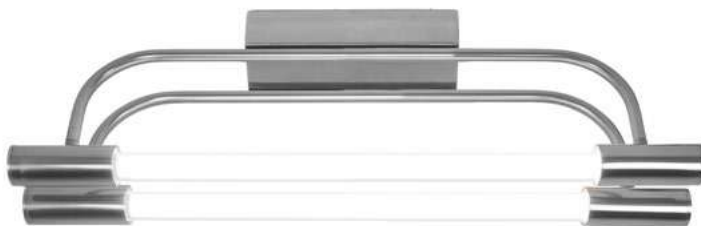

Customization Options: colors.
Check on the last page of this family.

Painted or polished aluminum lamp.

Voltage: 127V/220V | Indoor use.

Plafon Opus Pequeno 3391-2

Small Opus Flush Ceiling

2 Lâmpadas tubo LED T8 10W
L 10,5 x C 67 x A 17
Canopla C 13 x L 8,5