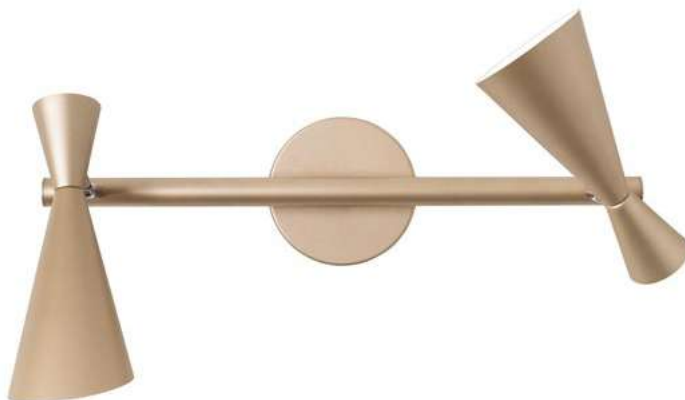

Arandela/Plafon Zig Zag 2321-2

Zig Zag Wall Sconce/Flush Ceiling

2 E27
Bulbo LED até 10W
Cúpula D 11 x C 30
C 59
P 37
A 48
Canopla D 15
Distância canopla-varão 3

Opções de Personalização: cores e articulação de movimento da cúpula.
Veja na página final desta linha.

Modelo em alumínio pintado ou lixado ou polido e com foco de luz direcionável.
Ligação direta.

Tensão: 127V/220V | Uso interno.

2 E27
LED Bulb up to 10W
Dome D 11 x L 30
L 59
Dp 37
H 48
Ceiling canopy D 15
Distance ceiling canopy-rod 3

*Customization Options: colors and dome swivel joint.
Check on the last page of this family.*

*Brushed or painted or polished aluminum lamp with directable spotlight.
Direct connection to the electric current.*

Voltage: 127V/220V | Indoor use.